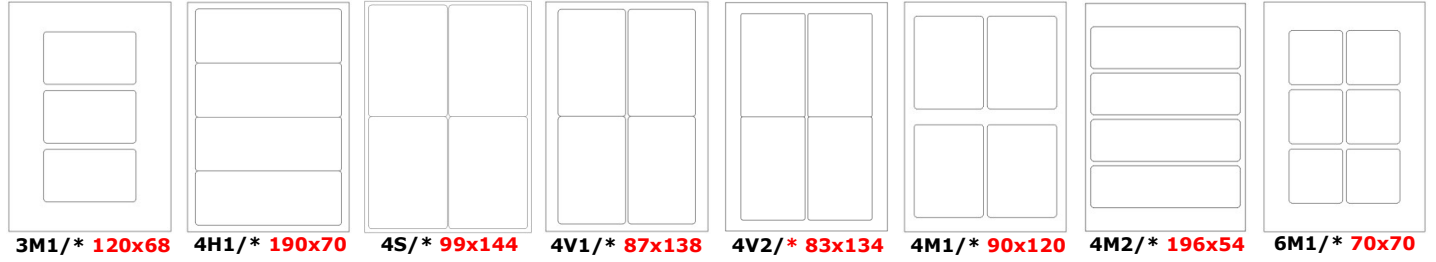

# Self adhesive labels - rectangular sizes

Reference STICK/\*(F or P - film or paper backing) label size mm

Printack - ZA de l'Eglisette - F-34190 MOULES & BAUCELS - +33 (0) 4 67 73 51 85 - printack@printack.com

## Round

1R1/\* Ø 200

2R1/\* Ø 140

6R1/\* Ø 80

15R1/\* Ø 50

117R1/\* Ø 20

## Multi format

4MF-A5/\*  
100x140 x1  
98x45 x3

2 A5 sizes per sheet

## To fold

9B/\*  
23x140  
(folded)

34B/\*  
11,5x72  
(folded)