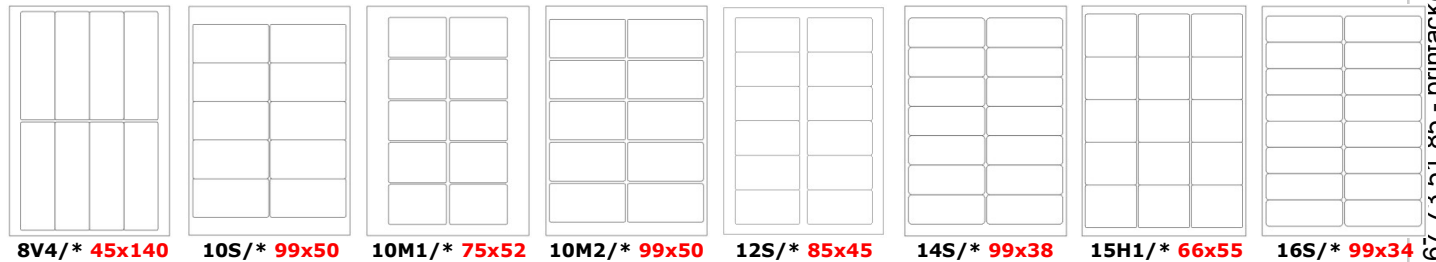

# Self adhesive labels - rectangular sizes

Reference STICK/\*(F or P - film or paper backing) label size mm

Printack - ZA de l'Eglisette - F-34190 MOULES & BAUCELS - +33 (0) 4 67 73 51 85 - printack@printack.com

## Round

1R1/\* Ø 200

2R1/\* Ø 140

6R1/\* Ø 80

15R1/\* Ø 50

117R1/\* Ø 20

## Multi format

4MF-A5/\*  
100x140 x1  
98x45 x3

2 A5 sizes per sheet

## To fold

9B/\*  
23x140  
(folded)

34B/\*  
11,5x72  
(folded)